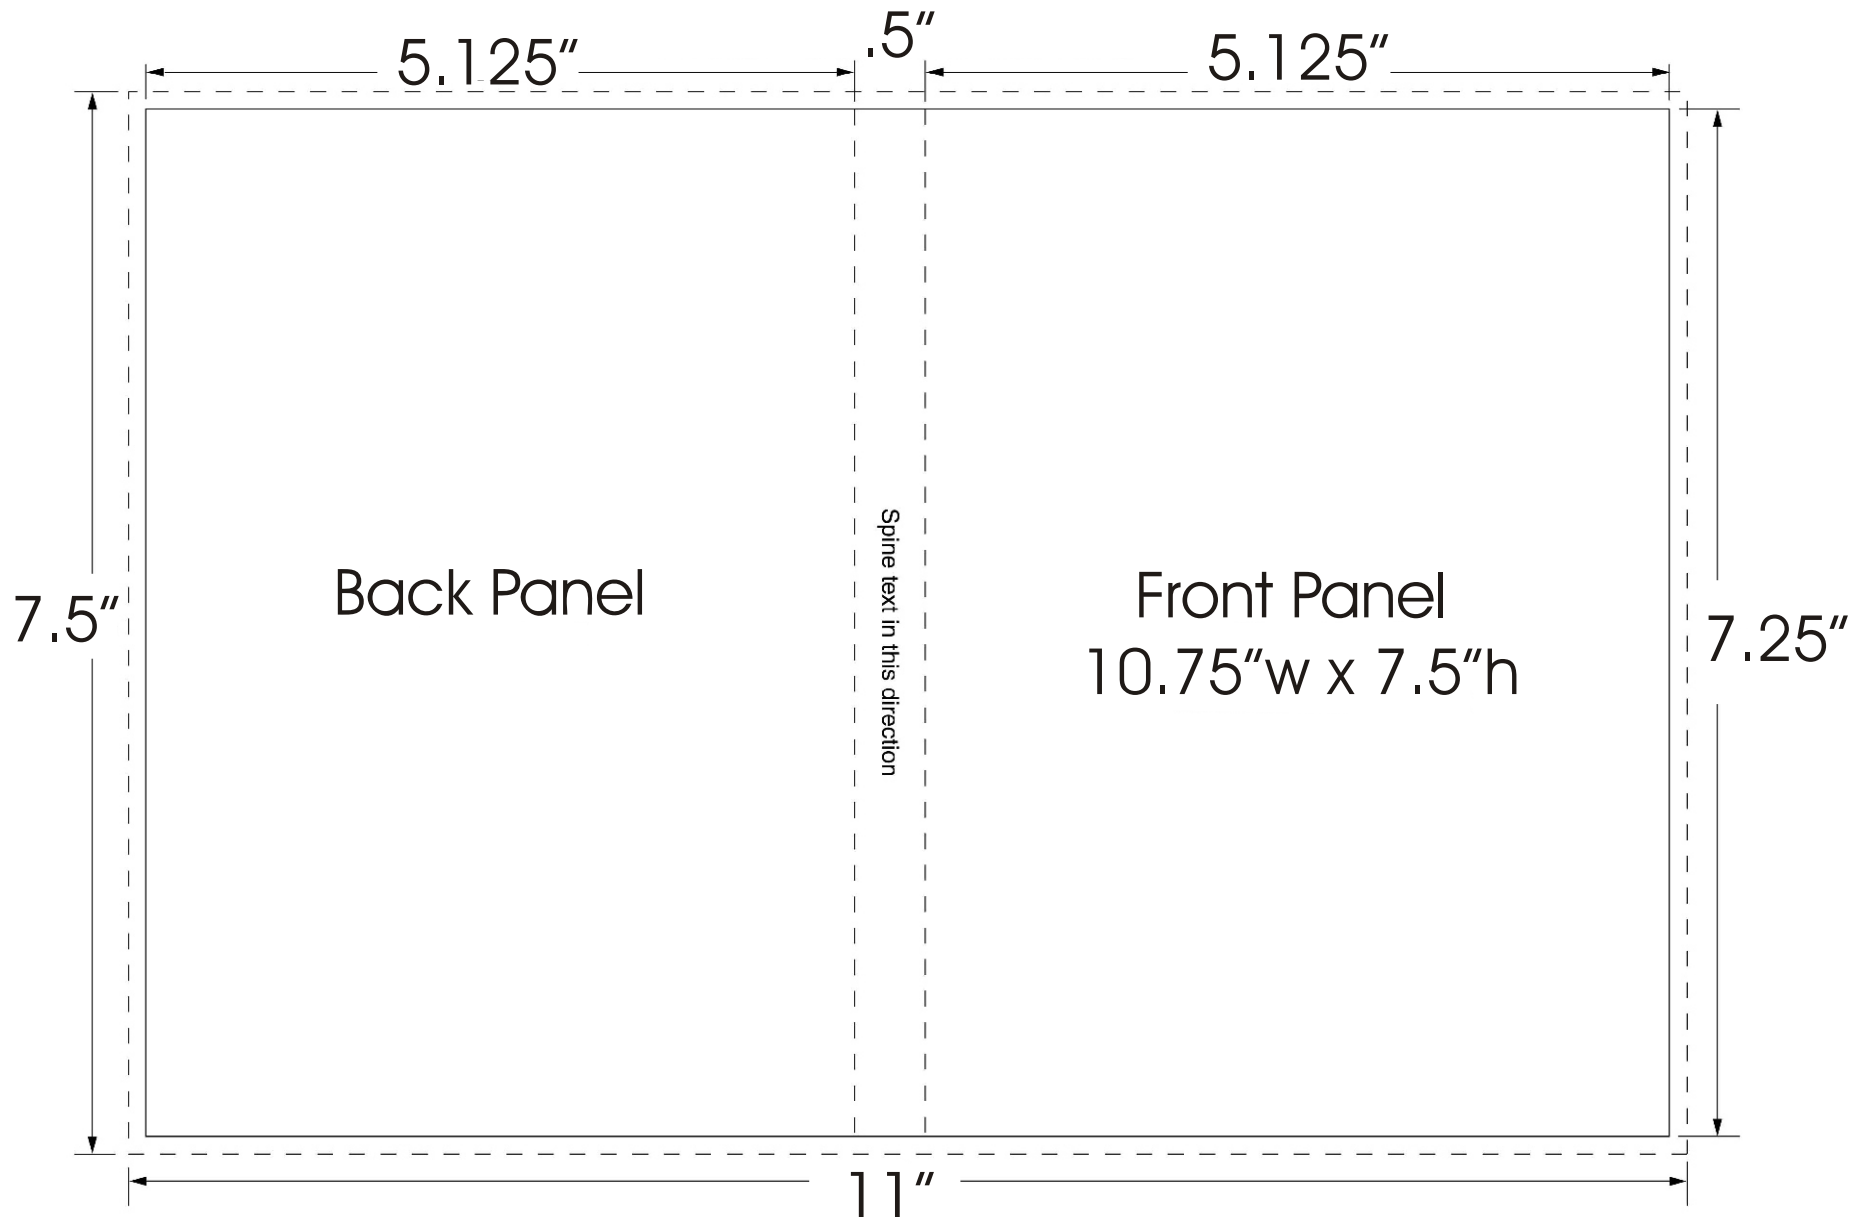

NOT TO BE USED
AS A TEMPLATE

1/8" (.125 bleed on all four sides (will be cut away))